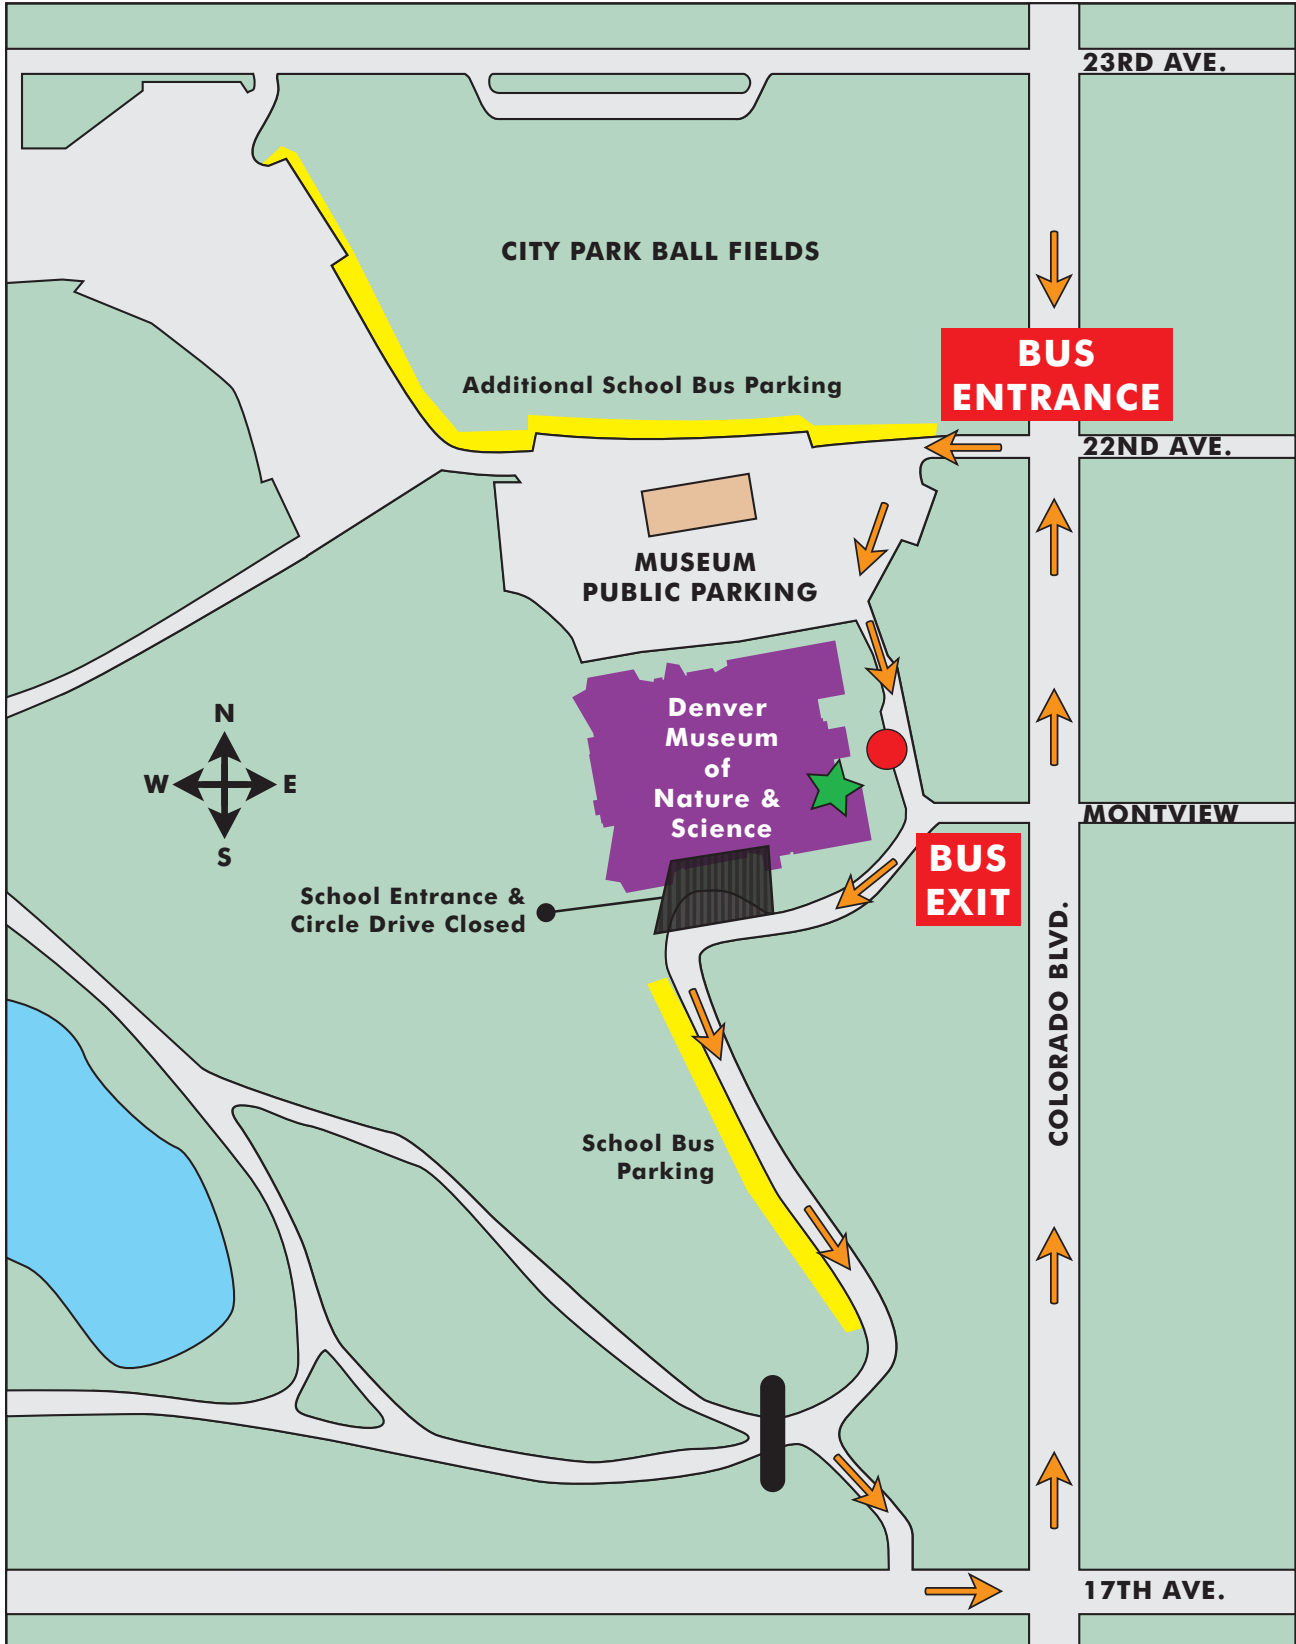

Beginning April 15th 2009 the **South school entrance will be closed** due to internal renovations. School groups should enter the Museum through the East side of the building near the IMAX entrance. Buses should drop off and pick up students from the East side of the Museum. Please refer to the map below for directions on where to arrive and park.

- Bus Parking Areas
- Bus Route
- Temporary School Entrance
- School Bus Drop-off & Pick-up