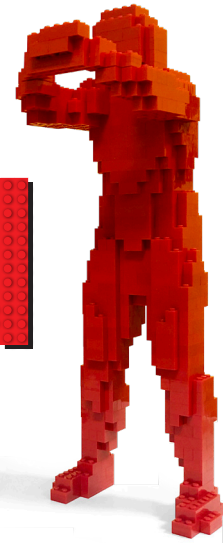

HUGMAN

Scavenger Hunt

In celebration of our incredible temporary exhibition, “The Art of the Brick,” there are nine Hugmen—LEGO® brick sculptures hidden around the Museum!

----- **CAN YOU FIND THEM ALL?** -----

LEGO artist Nathan Sawaya created the Hugmen—miniature brick men he would leave on the street clinging to signs, benches, trees, and fences—as a street art installation in New York City in 2009.

LEVEL 1: (but visible from all three levels)

- **Information Desk** (across from the Museum Shop and the T-rex Café seating area)
Look up and to the right. The Hugman is hanging from a bracket in the main atrium on Level 2.
- **South East Atrium**
Walk a short ways into the atrium. Look up at the large screen hanging from the ceiling. The Hugman is hanging on to the support truss.
- **Morgridge Family Exploration Center**
Walk to the center of the floor and look at the Science Screen. The Hugman is standing on a ledge on above the screen, on the left side.

LEVEL 3:

- **Wildlife Halls - Explore Colorado**
Make your way to the center of the Explore Colorado section. Look for the large display in the middle of the walkway. Look up. The Hugman is holding a brown and white dog, and is standing on top of a ledge on that display.
- **Wildlife Halls - Botswana**
Find the Watering Hole diorama. Move to the right hand side. Find the zebra. Look under the zebra. The Hugman is holding a dog and standing underneath the zebra.
- **“Prehistoric Journey”**
Enter through the main entrance, and follow the exhibition pathway until you reach the large dinosaur room near the end. Find the *Allosaurus* and *Stegosaurus* display. Stand in front of the display. Look up and to the left. The Hugman is holding a brown dog, and is standing on top of a ledge nearby.
- **“The Art of the Brick”**
Go to the main entrance for the exhibit. Look up. The Hugman is holding a white dog, and is standing on a ledge above the entrance.