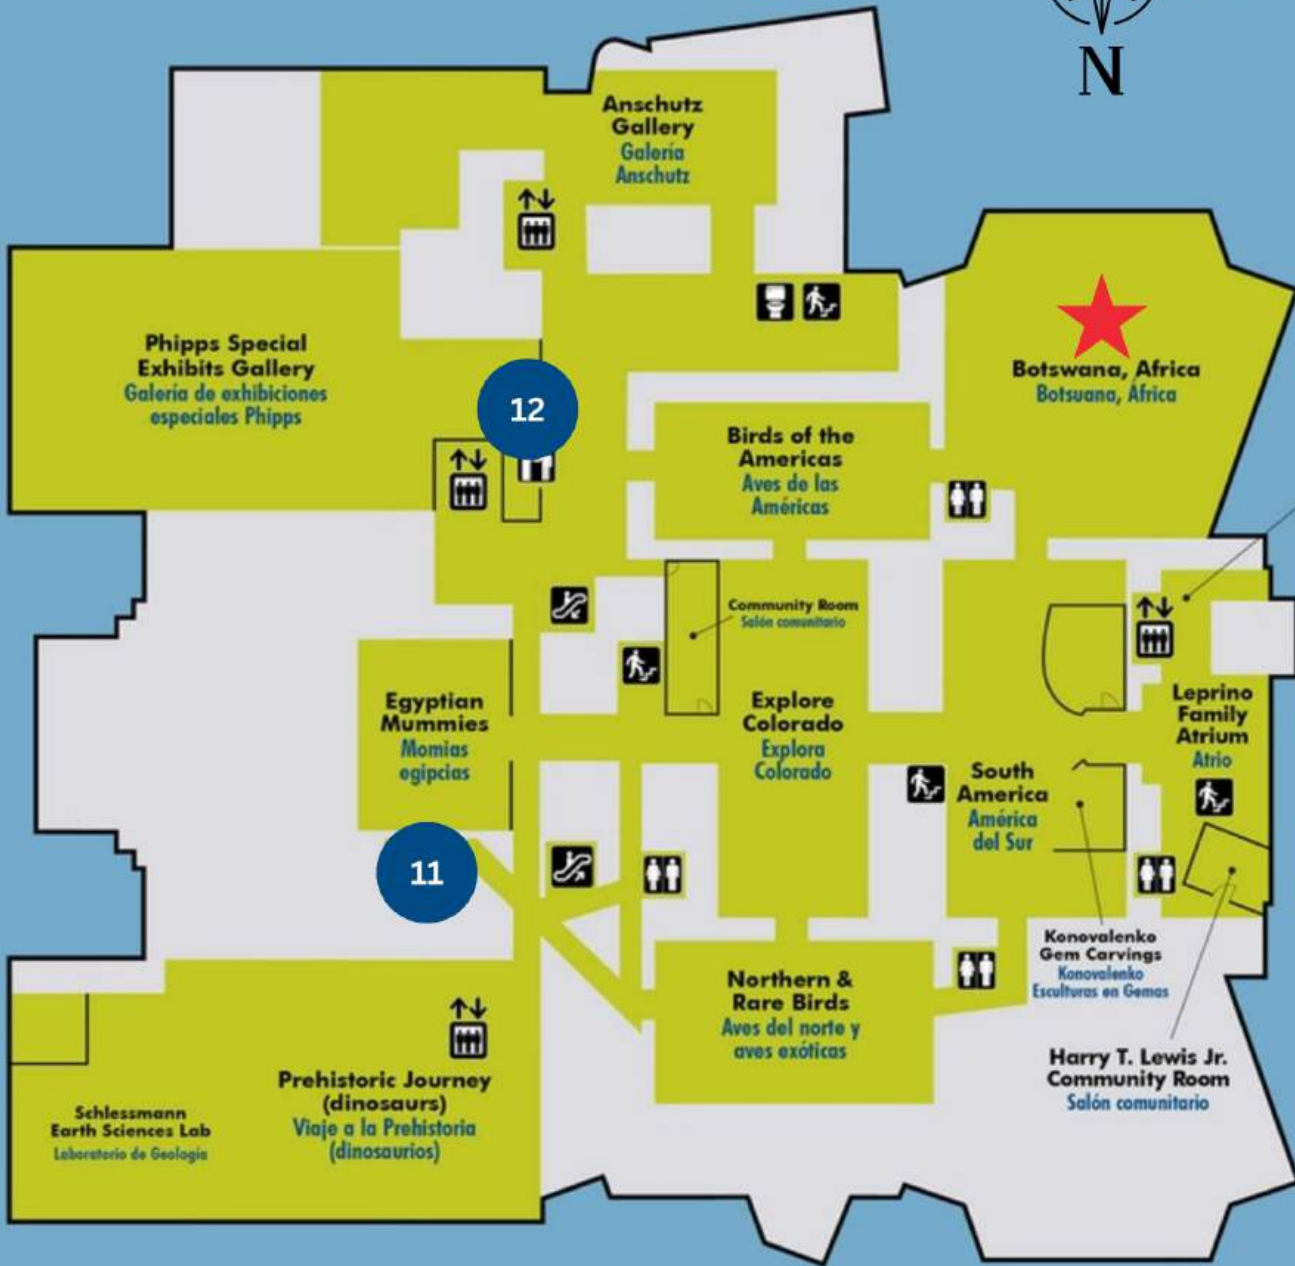

### Mr. Bones – Paleo Puppeteer

Near Morgridge Family Exploration Center, First Floor

LOVE WHO YOU ARE

School Group  
Entrance/Exit  
Entrada/Salida para  
grupos de escuelas

LEVEL  
PISO

7

1. Prom Discotheque in the SE Atrium (no chaperones!)
2. Pick Your Plumage in Morgridge Family Exploration Center
3. Collections Table in Morgridge Family Exploration Center
4. Scavenger Hunt Table in the SE Atrium School Desk
5. Museum Gift Shop open
6. Mr. Bones - Paleo Puppeteer
7. Laser Shows - *additional ticket required*

★ Red stars indicate where bars are located.

LEVEL  
PISO

2

8. Mini Lectures In Infinity Theater 7:30 p.m. & 8:30 p.m.

9. Dreamy Photobooth by Modern Focus

★ Red stars indicate where bars are located.

Get in, bestie,  
we're going  
to prom!

LEVEL  
PISO

3

Elevators to  
Sky Terrace  
Ascensores a la  
terrazza panorámica

10

Anschutz Family  
Sky Terrace  
Terraza panorámica

LEVEL  
PISO 4

- 10. Telescopes on the Sky Terrace - Until 9pm (weather permitting)
- 11. Accessible entry to Infinity Theater
- 12. The World's Largest Dinosaurs Temporary Exhibit

★ Red stars indicate where bars are located.